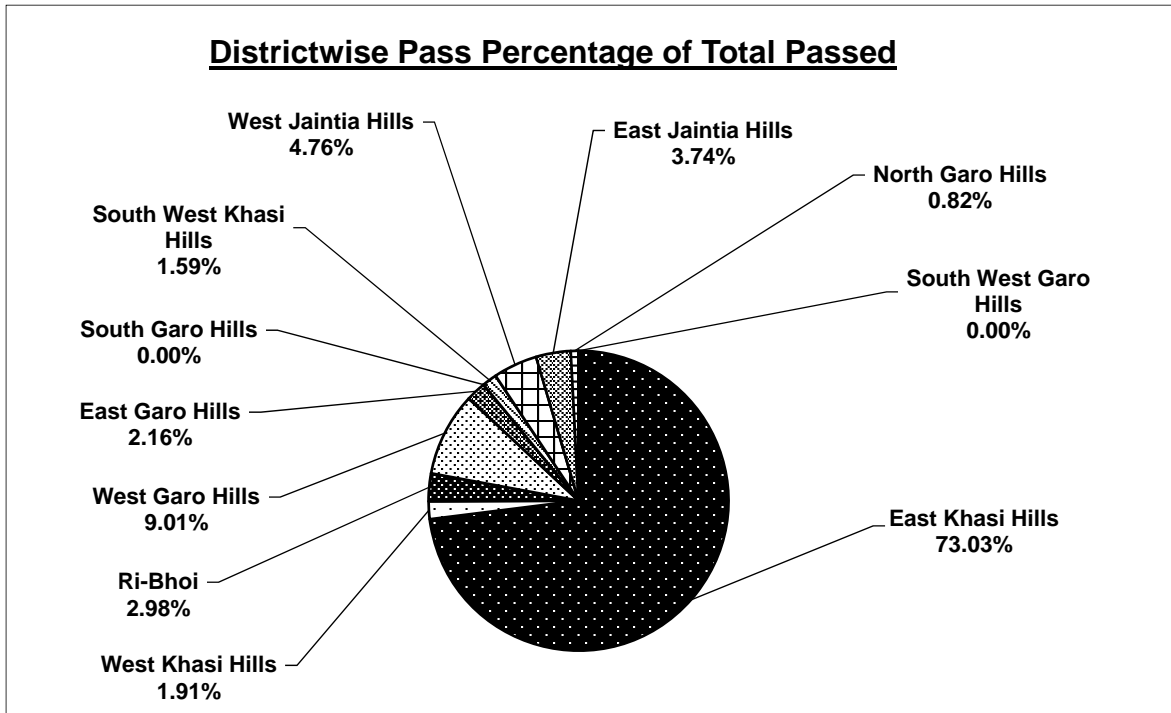

MEGHALAYA BOARD OF SCHOOL EDUCATION
HIGHER SECONDARY SCHOOL LEAVING CERTIFICATE EXAMINATION, 2017
(COMMERCE STREAM)

Districtwise Percentage of Pass

Districts	No of Candidates		Percentage of Pass
	Appeared	Passed	
East Khasi Hills	1557	1151	73.92
West Khasi Hills	50	30	60.00
Ri-Bhoi	60	47	78.33
West Garo Hills	230	142	61.74
East Garo Hills	41	34	82.93
South Garo Hills	Nil	Nil	-
South West Khasi Hills	30	25	83.33
West Jaintia Hills	132	75	56.82
East Jaintia Hills	71	59	83.10
North Garo Hills	22	13	59.09
South West Garo Hills	Nil	Nil	-
Grand Total	2193	1576	71.87

(T. R. Laloo)
Controller of Examinations,
Meghalaya Board of School Education,
Tura

Dated Tura,
the 8th May, 2017