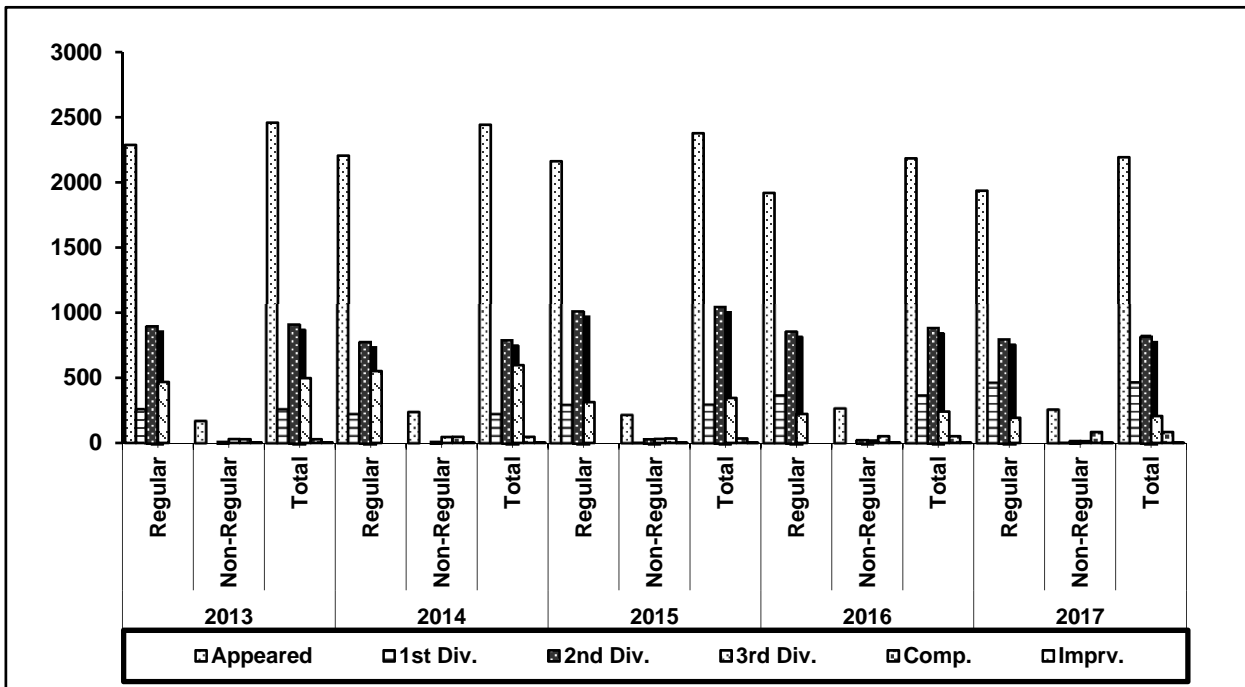

MEGHALAYA BOARD OF SCHOOL EDUCATION
HIGHER SECONDARY SCHOOL LEAVING CERTIFICATE EXAMINATION, 2017
(COMMERCE STREAM)

STATEMENT OF HSSLC EXAMINATION RESULTS FOR FIVE YEARS (2013-2017)

Year of Examination	Category	Appeared	No of Candidates Passed					Total	Pass Percentage
			1st Div.	2nd Div.	3rd Div.	Comp.	Imprv.		
2013	Regular	2288	259	899	468	0	0	1626	71.07
	Non-Regular	170	0	13	30	29	4	76	44.71
	Total	2458	259	912	498	29	4	1702	69.24
2014	Regular	2205	222	778	552	0	0	1552	70.39
	Non-Regular	238	0	13	45	47	2	107	44.96
	Total	2443	222	791	597	47	2	1659	67.91
2015	Regular	2162	292	1011	314	0	0	1617	74.79
	Non-Regular	215	2	34	31	34	1	102	47.44
	Total	2377	294	1045	345	34	1	1719	72.32
2016	Regular	1919	364	855	222	0	0	1441	75.09
	Non-Regular	265	0	27	19	52	3	101	38.11
	Total	2184	364	882	241	52	3	1542	70.60
2017	Regular	1936	462	799	193	0	0	1454	75.10
	Non-Regular	257	3	20	14	84	1	122	47.47
	Total	2193	465	819	207	84	1	1576	71.87

(Signature)

(T. R. Laloo)
Controller of Examinations,
Meghalaya Board of School Education,
Tura

Dated Tura,
the 8th May, 2017