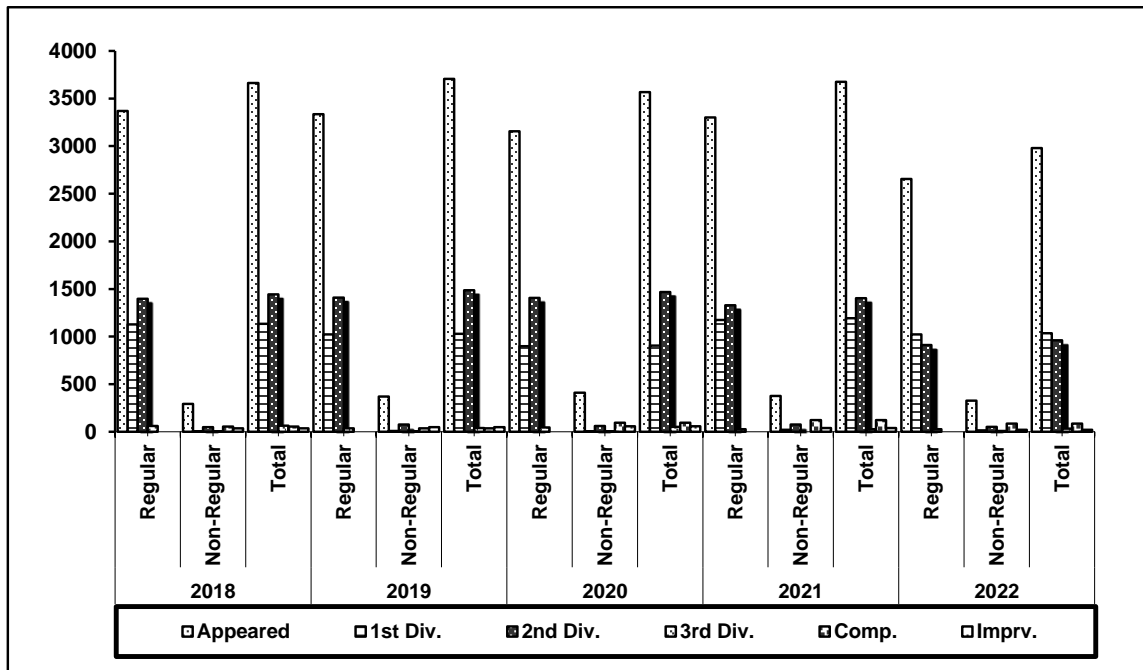

MEGHALAYA BOARD OF SCHOOL EDUCATION
HIGHER SECONDARY SCHOOL LEAVING CERTIFICATE EXAMINATION, 2022
(SCIENCE STREAM)

STATEMENT OF HSSLC EXAMINATION RESULTS FOR FIVE YEARS (2018-2022)

Year of Examination	Category	Appeared	No. of Candidates Passed						Pass Percentage
			1st Div.	2nd Div.	3rd Div.	Comp.	Imprv.	Total	
2018	Regular	3369	1129	1396	61	0	0	2586	76.76
	Non-Regular	294	5	47	4	55	35	146	49.66
	Total	3663	1134	1443	65	55	35	2732	74.58
2019	Regular	3336	1021	1410	35	0	0	2466	73.92
	Non-Regular	370	7	75	4	35	47	168	45.41
	Total	3706	1028	1485	39	35	47	2634	71.07
2020	Regular	3156	900	1406	46	0	0	2352	74.52
	Non-Regular	410	5	61	5	96	57	224	54.63
	Total	3566	905	1467	51	96	57	2576	72.24
2021	Regular	3301	1174	1329	28	0	0	2531	76.67
	Non-Regular	376	20	75	0	124	39	258	68.62
	Total	3677	1194	1404	28	124	39	2789	75.85
2022	Regular	2655	1023	910	26	0	0	1959	73.79
	Non-Regular	326	13	50	7	84	22	176	53.99
	Total	2981	1036	960	33	84	22	2135	71.62

(T. R. Laloo)
Controller of Examinations,
Meghalaya Board of School Education,
Tura

Dated Tura,
the 26th May, 2022