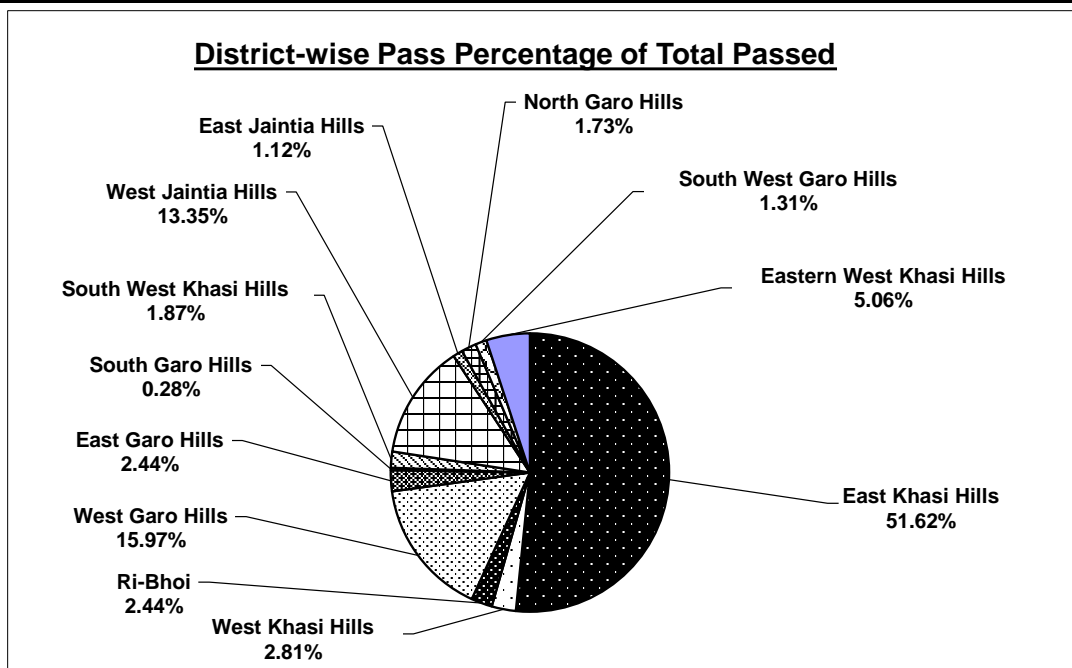

MEGHALAYA BOARD OF SCHOOL EDUCATION
HIGHER SECONDARY SCHOOL LEAVING CERTIFICATE EXAMINATION, 2022
(SCIENCE STREAM)

District-wise Percentage of Pass

Districts	No. of Candidates		Percentage of Pass
	Appeared	Passed	
East Khasi Hills	1463	1102	75.32
West Khasi Hills	101	60	59.41
Ri-Bhoi	83	52	62.65
West Garo Hills	498	341	68.47
East Garo Hills	73	52	71.23
South Garo Hills	12	6	50.00
South West Khasi Hills	63	40	63.49
West Jaintia Hills	399	285	71.43
East Jaintia Hills	38	24	63.16
North Garo Hills	60	37	61.67
South West Garo Hills	28	28	100.00
Eastern West Khasi Hills	163	108	66.26
Grand Total	2981	2135	71.62

(T. R. Laloo)
Controller of Examinations,
Meghalaya Board of School Education,
Tura

Dated Tura,
the 26th May, 2022