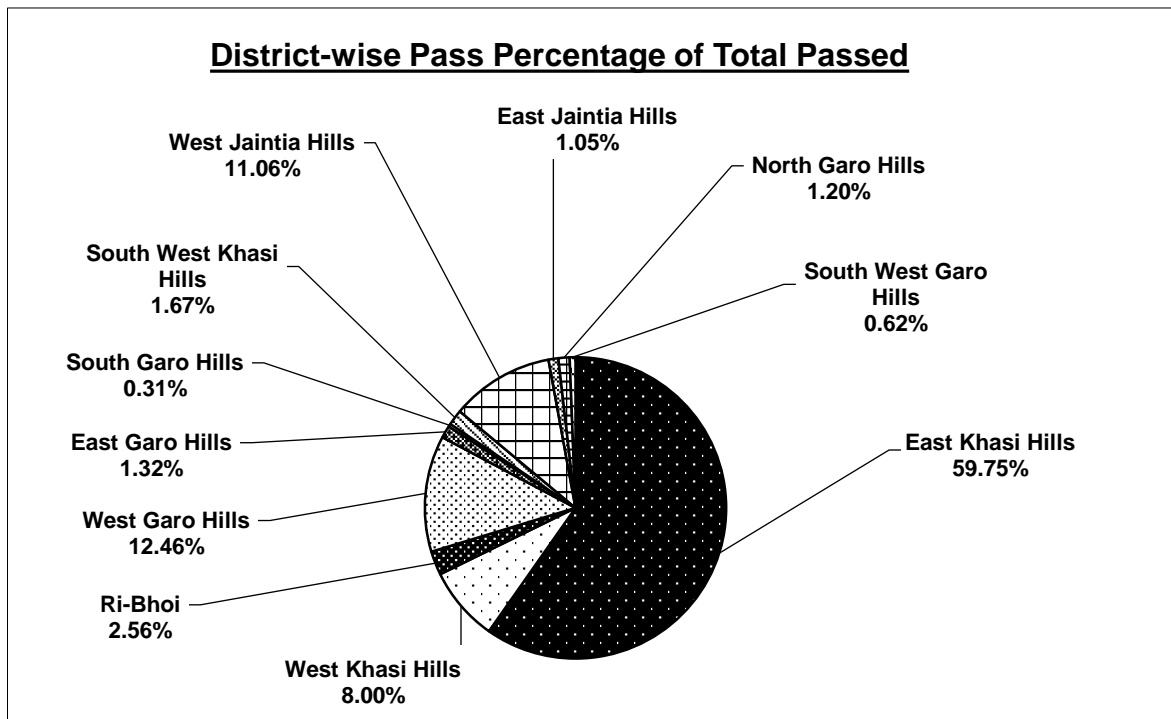

MEGHALAYA BOARD OF SCHOOL EDUCATION
HIGHER SECONDARY SCHOOL LEAVING CERTIFICATE EXAMINATION, 2020
(SCIENCE STREAM)

District-wise Percentage of Pass

Districts	No. of Candidates		Percentage of Pass
	Appeared	Passed	
East Khasi Hills	1904	1539	80.83
West Khasi Hills	260	206	79.23
Ri-Bhoi	80	66	82.50
West Garo Hills	590	321	54.41
East Garo Hills	61	34	55.74
South Garo Hills	10	8	80.00
South West Khasi Hills	67	43	64.18
West Jaintia Hills	455	285	62.64
East Jaintia Hills	42	27	64.29
North Garo Hills	78	31	39.74
South West Garo Hills	19	16	84.21
Grand Total	3566	2576	72.24

(T. R. Laloo)
Controller of Examinations,
Meghalaya Board of School Education,
Tura

Dated Tura,
the 9th July, 2020